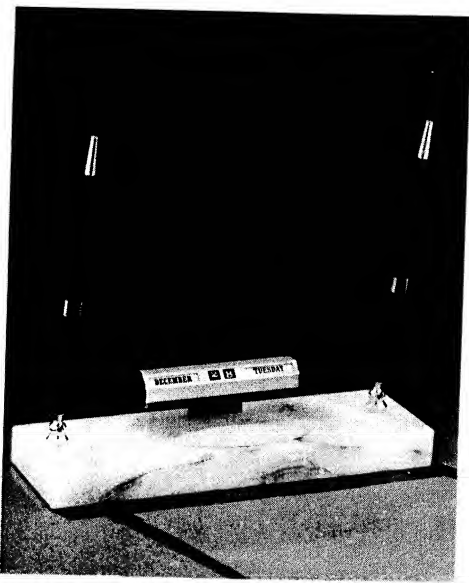

ONLX

37LC - PEN BASE — ROLL CALENDAR — LETTER RACK

35L - PEN BASE — LAMP

48RC - PEN BASE — DOUBLE PEN — ROLL CALENDAR

ONYX PEN DESK SETS DELUXE BALL POINT PEN

48LC - PEN BASE — DOUBLE PEN — ROLL CALENDAR — LETTER RACK

256B - PEN BASE — BAROMETER

257MC - PEN BASE — DOUBLE PEN — CLOCK

37WT - PEN BASE — DOUBLE PEN — SHIPS WHEEL THERMOMETER

39LK - PEN BASE — DOUBLE PEN — ALARM CLOCK

104PC - PEN BASE — OVAL — DOUBLE PEN ROLL CALENDAR — OCTAGONAL